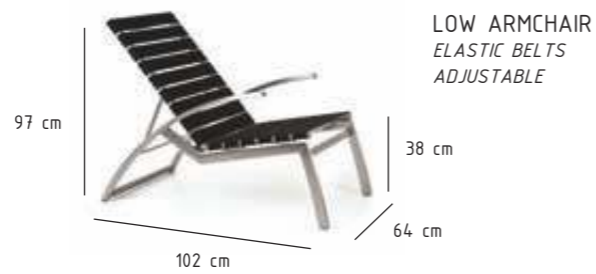

INDEX

ALCEDO COLLECTION
STAINLESS STEEL

BATYLINE®

- WHITE 10
- SAND CANATEX 15
- BROWN CANATEX 20
- BROWN/WHITE 25
- GREY 35
- BLACK/COPPER 30
- BLACK 50

- WHITE 10
- SAND 15
- BROWN 20
- GREY 35
- BLACK 50

WHITE
10

BLACK
50

FORNIX
GLASS, CERAMIC OR HPL TOP

220 cm
280 cm

FORNIX II
GLASS, CERAMIC OR HPL TOP

200 cm
260 cm

FORNIX EXTENDABLE
CERAMIC OR HPL TOP

260 - 335 cm

LEUVEN BENCH SET
WHITE POWDER-COATED ALUMINIUM
WHITE HPL TOP

TABLE

213 cm
280 cm

BACKLESS BENCH

213 cm
280 cm

LEUVEN BAR SET
WHITE POWDER-COATED ALUMINIUM
WHITE HPL TOP

BAR TABLE

HPL