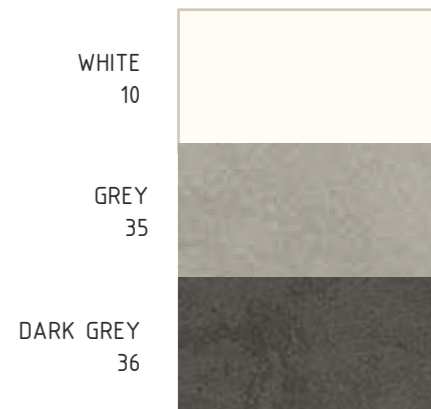

OUTDOOR LEATHER

SKAI® (VINYL)

GLASS

HPL

SAPHIRA LIGHTS
STAINLESS STEEL, GLASS