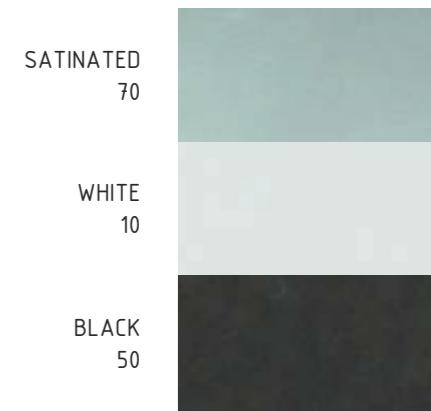

OUTDOOR LEATHER

SKAI® (VINYL)

GLASS

HPL

SAPHIRA LIGHTS
STAINLESS STEEL, GLASS