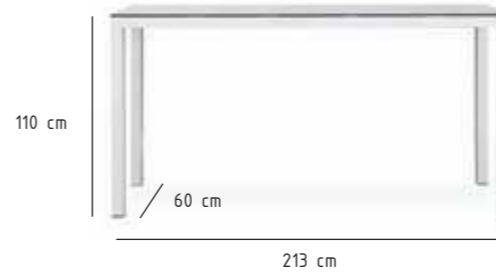

WHITE
10

BLACK
50

FORNIX
GLASS, CERAMIC OR HPL TOP

220 cm
280 cm

FORNIX II
GLASS, CERAMIC OR HPL TOP

200 cm
260 cm

FORNIX EXTENDABLE
CERAMIC OR HPL TOP

260 - 335 cm

LEUVEN BENCH SET
WHITE POWDER-COATED ALUMINIUM
WHITE HPL TOP

TABLE

213 cm
280 cm

BACKLESS BENCH

213 cm
280 cm

LEUVEN BAR SET
WHITE POWDER-COATED ALUMINIUM
WHITE HPL TOP

BAR TABLE

HPL

WHITE
10

GREY
35

DARK GREY
36

FRAMELESS SIDE TABLE
CERAMIC TOP

SIDE TABLE
CERAMIC TOP

BAR BENCH

BAR STOOL